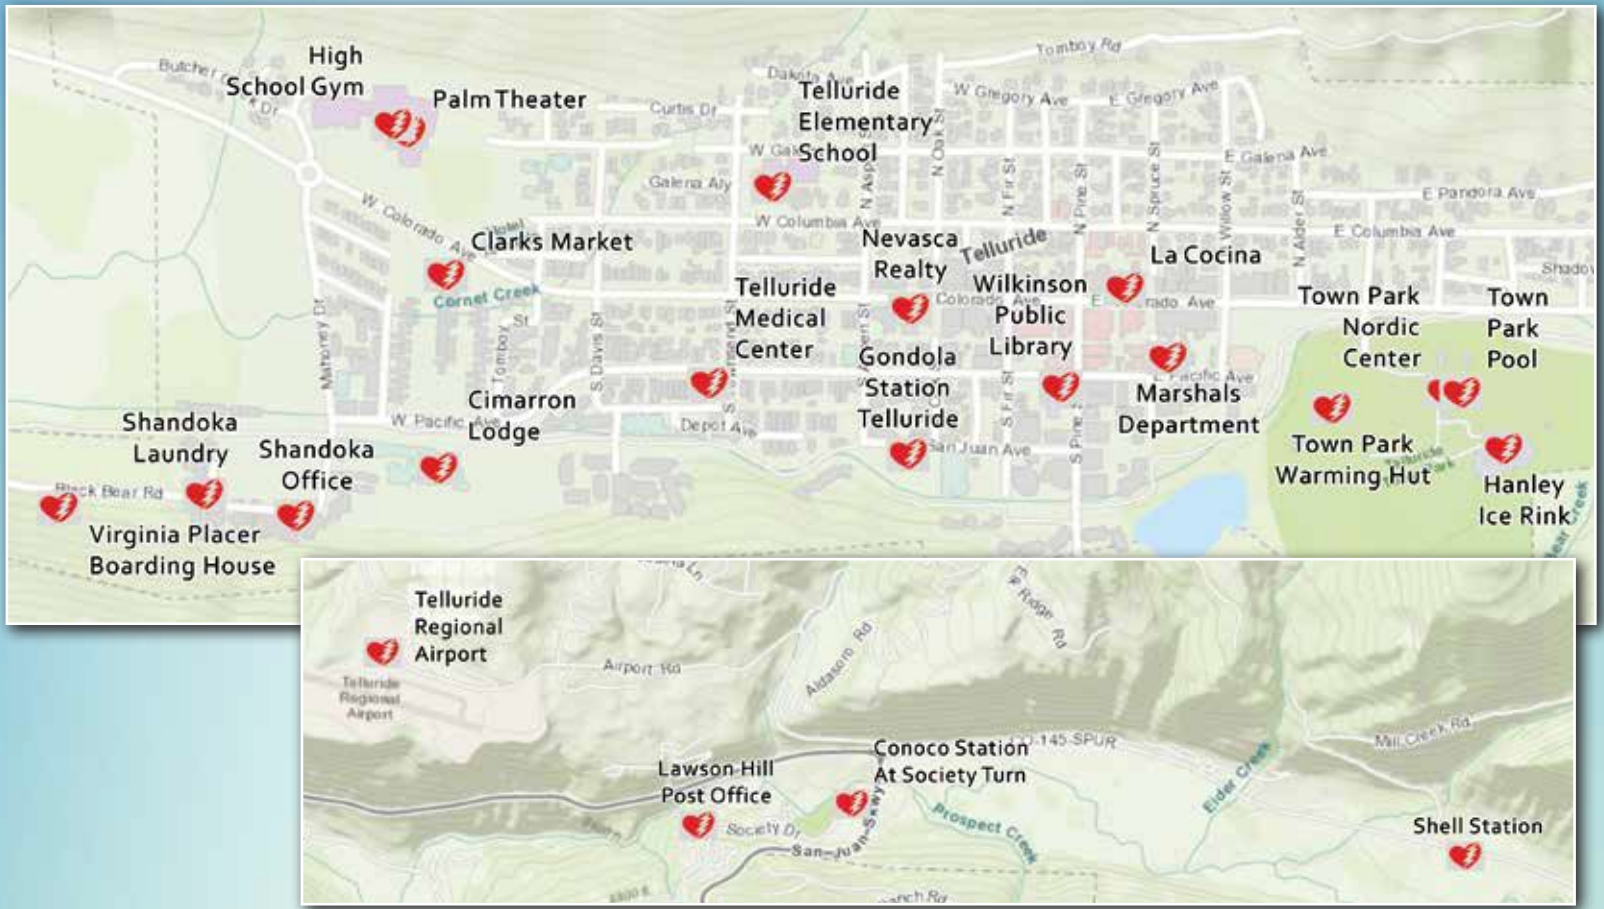

KNOW WHERE THE CLOSEST AED IS TO YOU

Telluride

Mountain Village

Ophir

Downvalley

Norwood

AED Maps of our region brought to you by the